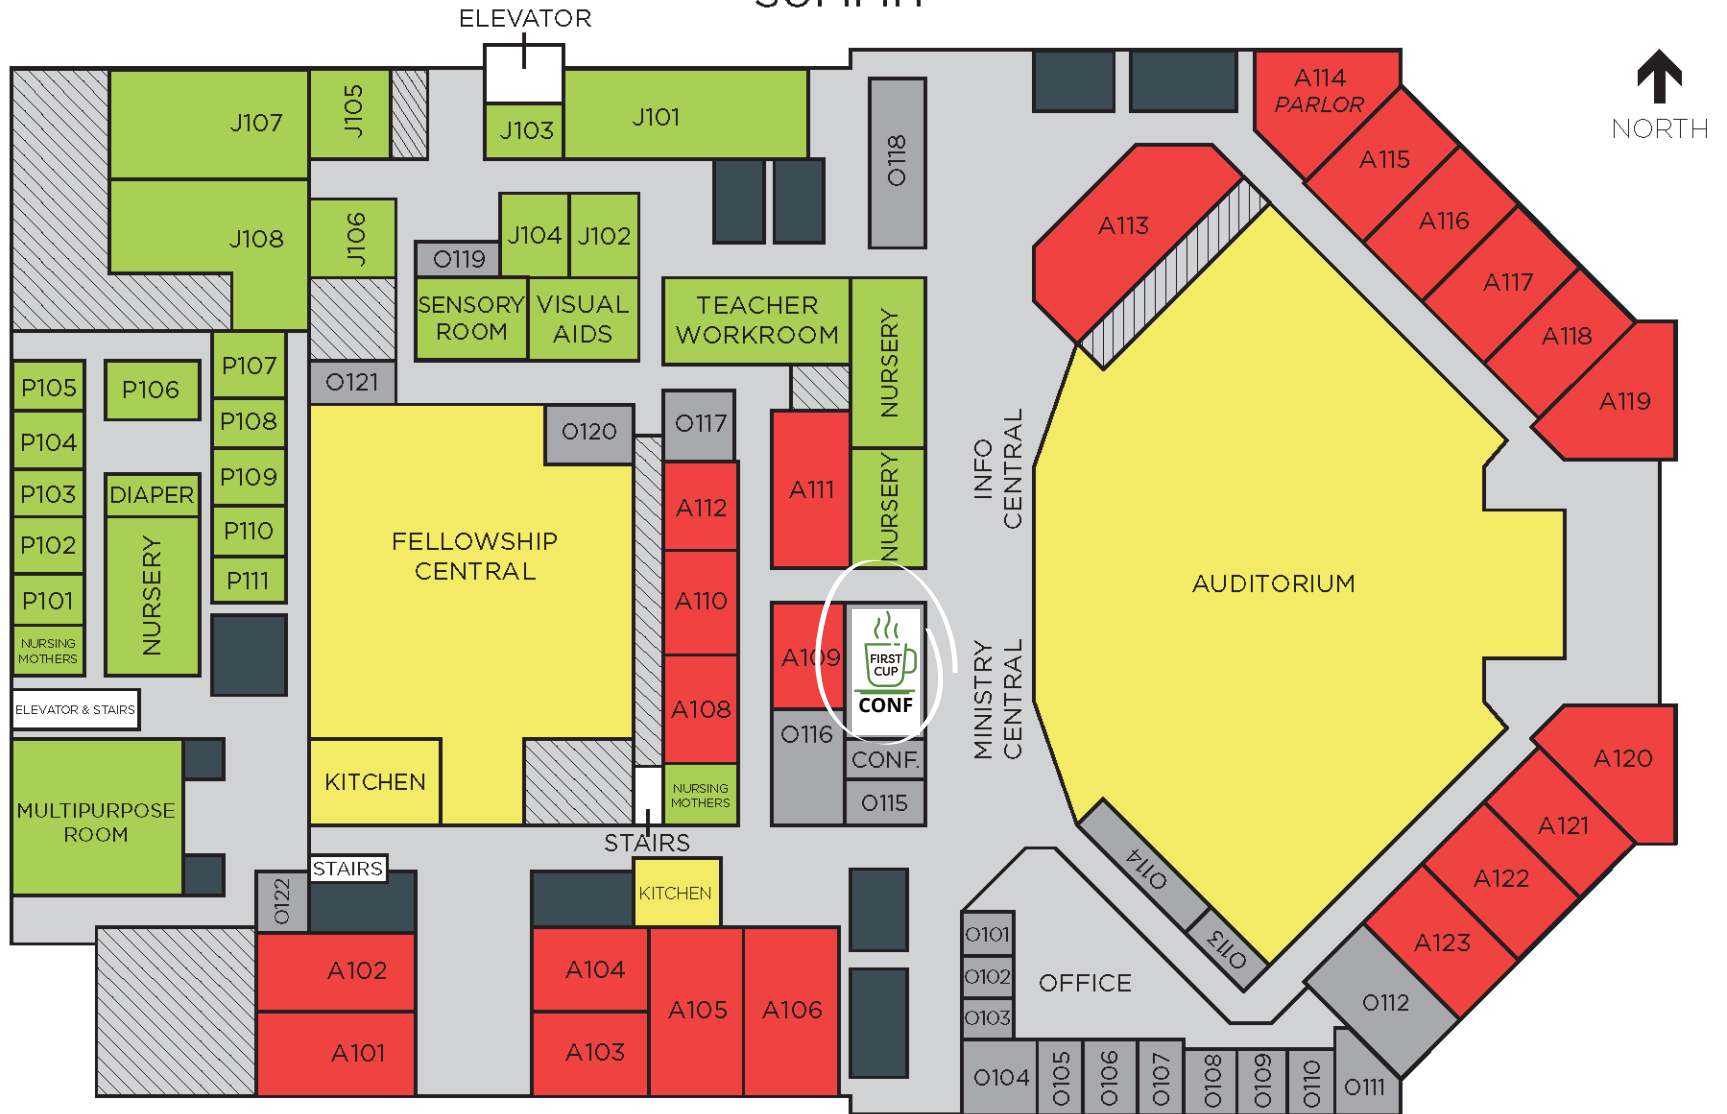

# MEMORIAL ROAD CHURCH OF CHRIST FACILITIES MAP

- ADULT CLASSROOMS
- GENERAL AREAS
- STORAGE / MAINTENANCE
- CHILDREN'S ROOMS
- RESTROOMS
- OFFICES

SUMMIT

MEMORIAL ROAD